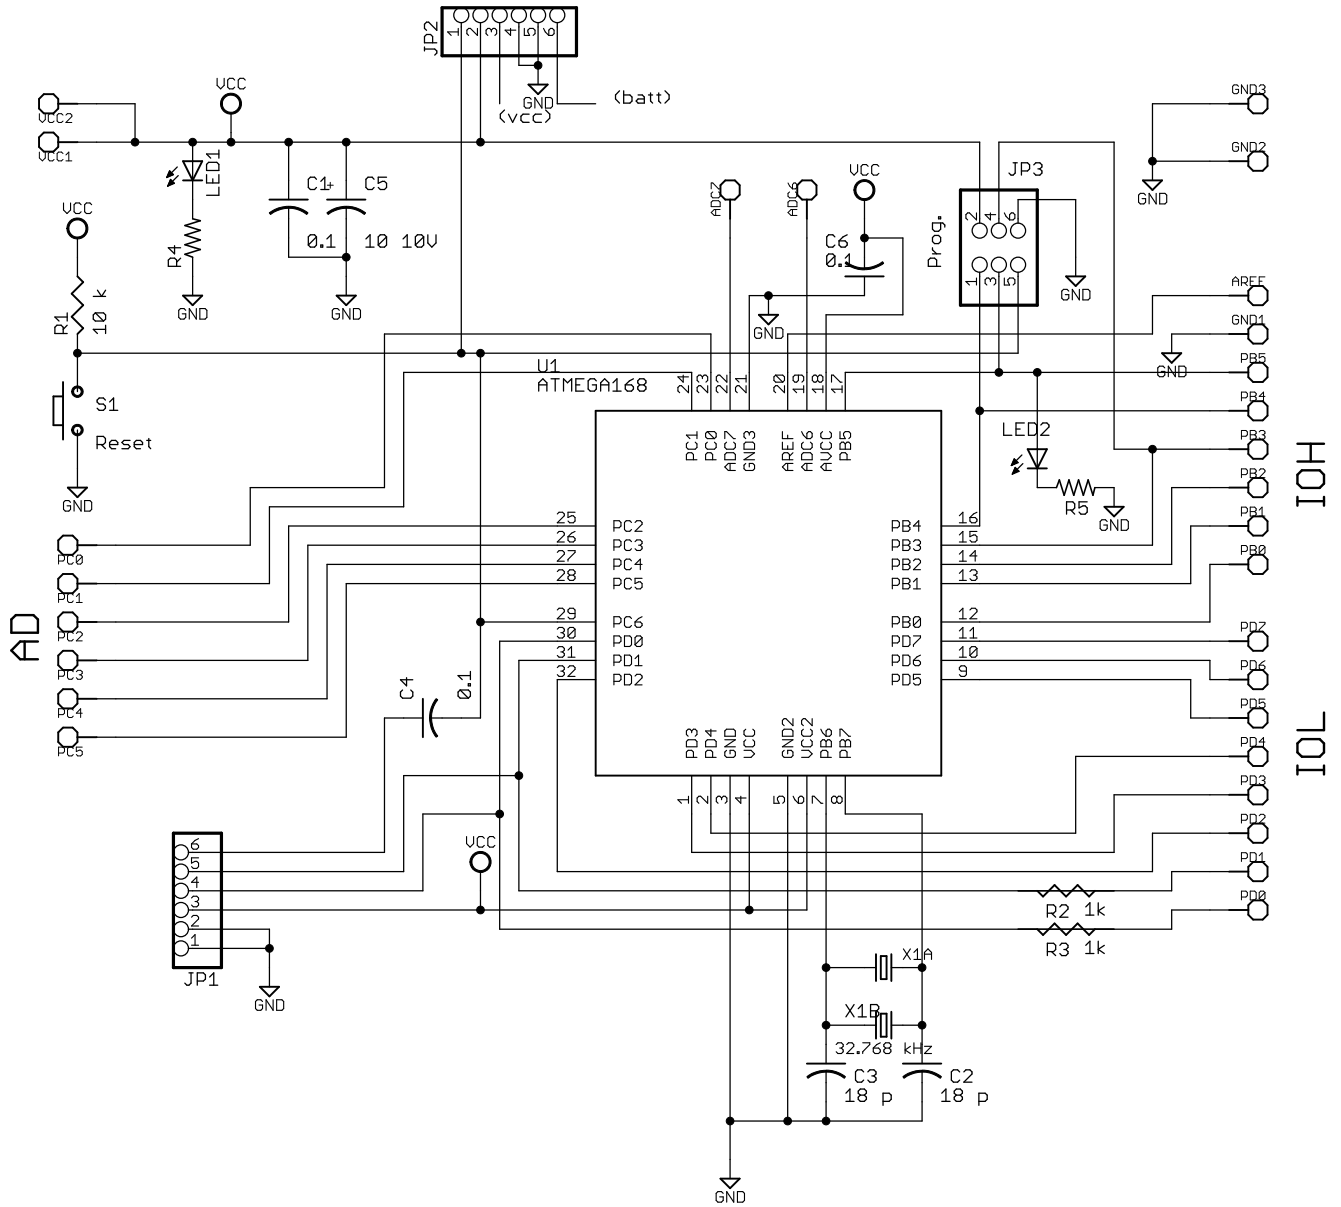

Notes.

PLD Designs 6681 Nathan Rd. (250) 390-4205
 Nanaimo BC
 Canada V9T 6J3 Fax ~~(250) 390~~ 4215

TITLE: 4_12 LilDuiEENo

Document Number: _____ REV: _____

Date: not saved! Sheet: 1/1