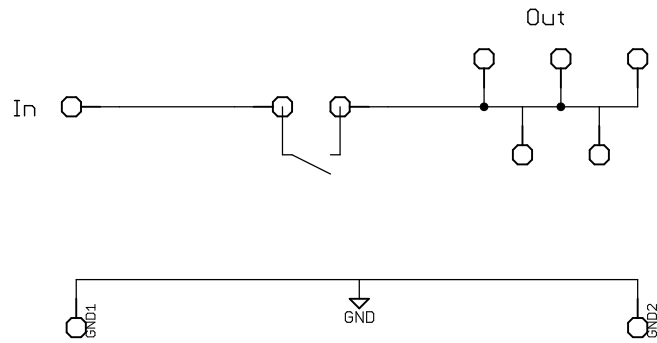

Notes.

PLD Designs		6681 Nathan Rd.	(250) 390-4205
		Nanaimo BC	
		Canada V9T 6J3	Fax (250) 390-4215
TITLE: PwrSwitch			
Document Number:			REV:
Date: 27-Feb-2012 7:39:24 AM			Sheet: 1/1