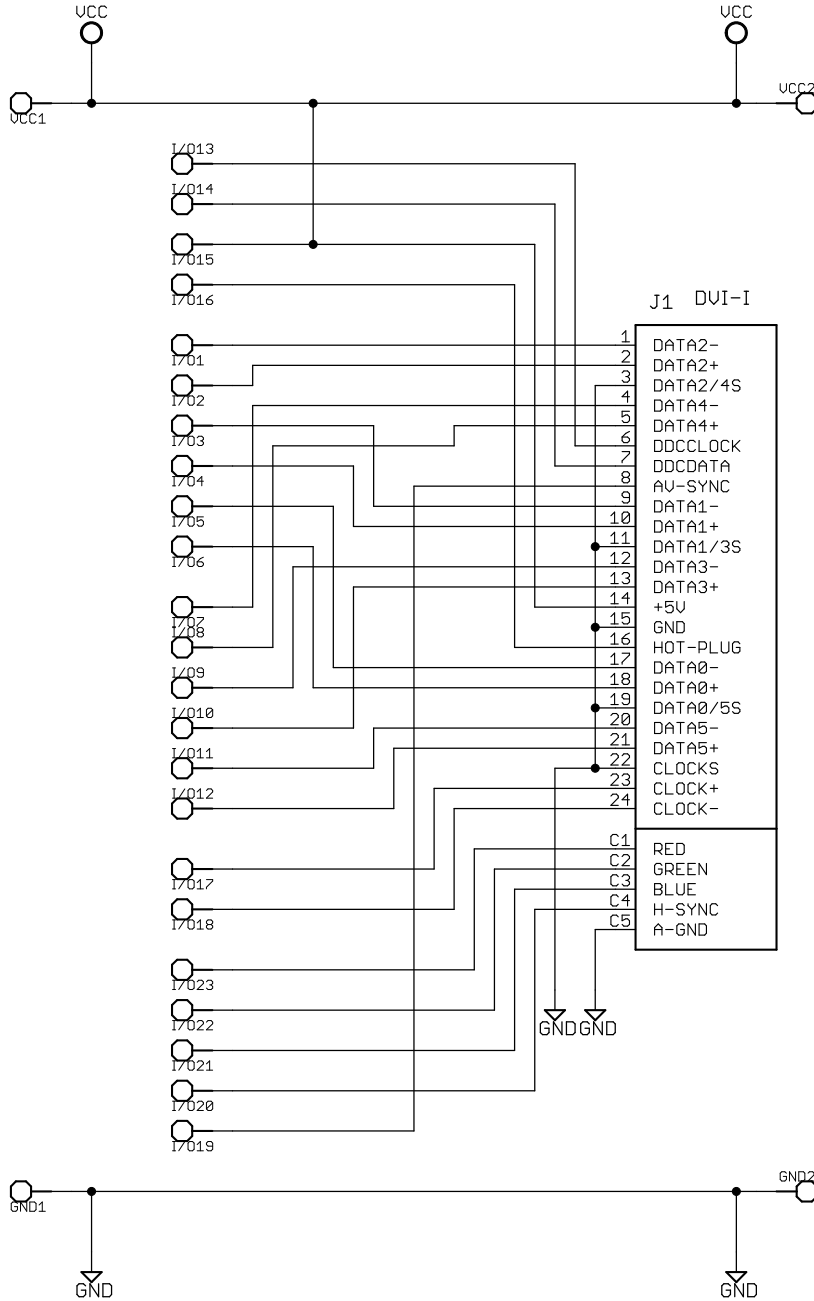

Notes.

PLD Designs 6681 Nathan Rd. (250) 390-4205  
 Nanaimo BC  
 Canada V9T 6J3 Fax (250) 390-4215

TITLE: 7\_16\_DVI

Document Number:

REV:

Date: 16-Oct-2012 1:44:34 PM

Sheet: 1/1