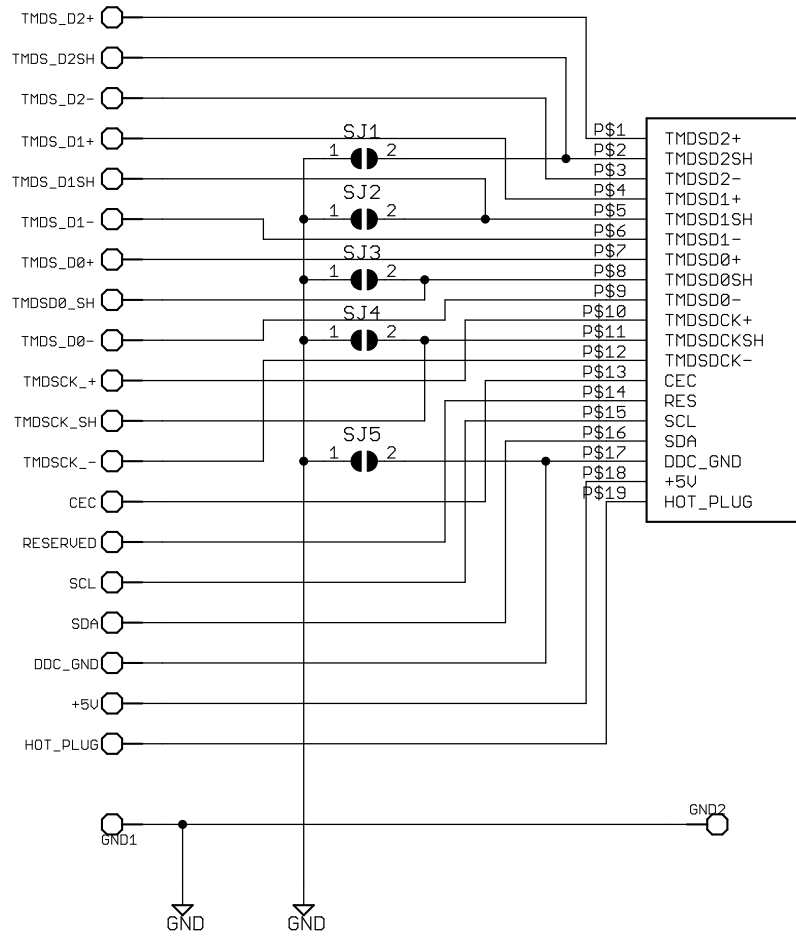

Notes.

PLD Designs 6681 Nathan Rd. (250) 390-4205
 Nanaimo BC
 Canada V9T 6J3 Fax (250) 390-4215

TITLE: 7_18_HDMI

Document Number:

REV:

Date: 14-Oct-2012 12:05:00 PM

Sheet: 1/1